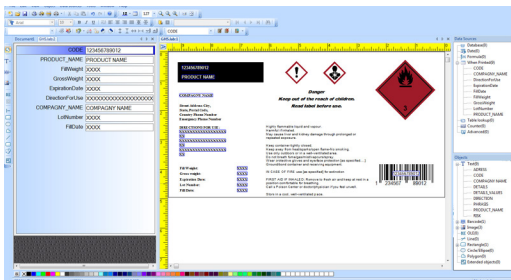

CODESOFT

CODESOFT is an enterprise-level barcode label design application offering unmatched flexibility, power, and support. Available in print engine, standalone, and network configurations, CODESOFT is designed to meet all of your business needs. Whether your goal is managing assets and resources, controlling distribution channels and stock levels, tracking documents, or managing data records, CODESOFT provides a solution for your organization's most advanced labeling needs.

TEKLYNX Subscription Licensing is available for CODESOFT. Subscription Licensing is the best option for maximum flexibility and long term value. The upfront cost of a CODESOFT subscription license is lower, and it includes more value than ever before.

- Get upgrades on time, without spending extra time or money.
- Easily predict software costs for simplified and predictable budgeting.
- Take advantage of unlimited access to software maintenance and technical support.

CODESOFT Features

Form Viewer

- Fit to Frame
- PortWatch
- Pocket Printing
- Form Display
- TextArt Shape Interaction
- GridField
- Label Comparison Tool
- Database Queries
- Form Designer
- Form Viewer
- VBScripting
- Windows 8.1 Compatible

CODESOFT Changes and Grows with Your Business

What if we need to create more complex labels? CODESOFT is an advanced label design application that gives you the ability to easily design a label, connect it to a database, or add complex barcodes such as HIBC or GS Databar using CODESOFT's intuitive interface.

What if our processes change? With CODESOFT's flexibility, you can easily integrate label printing and RFID technology into existing and new business processes, increasing both efficiency and control. Adding CODESOFT to business processes and training new personnel is simple with its intelligent interface, helpful wizards, and simple database connections.

What if we change printer manufacturers? CODESOFT supports over 2,700 industry-leading label printers and nearly any other printer where a Windows driver exists. TEKLYNX drivers are developed directly with each printer manufacturer to ensure true WYSIWYG (What You See Is What You Get), from onscreen design to the printed label.

What if our business grows? The expandability provided by other TEKLYNX enterprise applications enables CODESOFT to smoothly integrate into any level of enterprise solution as your business grows to require automated label printing, label approval, and secure label storage.

United States
1-414-837-4800

France
33-562-601-080

Germany
49-2103-2526-0

Singapore
65-6908-0960

Copyright 2014 Teklynx Newco SAS. All rights reserved. Printed in USA 02/14. TEKLYNX is a registered trademark of Teklynx Newco SAS.

All other brands and product names are the trademarks of their respective owners.

www.teklynx.com/codesoft