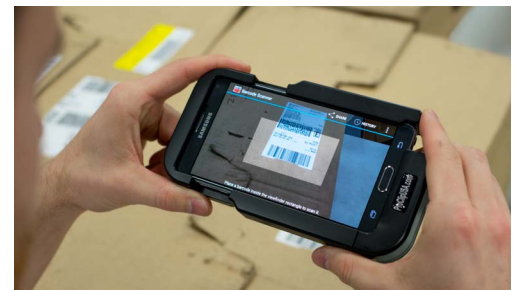

HD TOUGH SLEEVE

Tough Sleeves are the ideal solution for day-to-day business operations. Quick charging is a built in feature facilitated by the Sliding Power Block. All in one custom fitted solution preventing you from needing another protective case. Made in Sweden from high-grade ABS and acetal plastics. Bumpers on the inner wall will reduce vibration and help protect the tablet if dropped. Compatible with 12 and 24-volt systems, the Tough Sleeve can be easily moved from vehicle to vehicle or vehicle to office.

- Custom Fit Tablet Mounting Solutions
- Rugged Design for Heavy Use
- Driver Removable — Easy Slide-On & Off Design
- Very Secure, Charging Attachment
- Wall Mount Docking Stations
- Offers Easy Access to the Camera & All Buttons
- Key Lock Sliding Block - Optional Accessory
- Rapid Development & Cost Effective