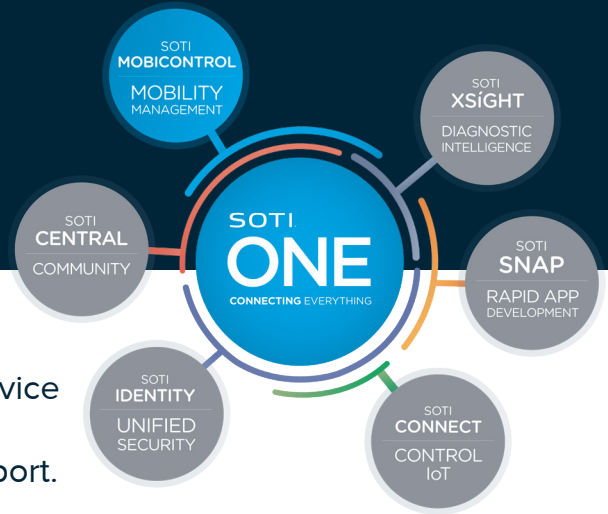

SOTI ONE

The SOTI ONE Platform connects all aspects of your business-critical mobile operations: app development, device deployment and management, diagnostic intelligence, Internet of Things (IoT) management and community support.

Break Down Silos

End-to-end visibility helps to eliminate downtime and manage all mobile and IoT devices in one place.

Integrate Everything

See how all aspects of your mobile strategy connect with each other to maximize device uptime.

SOTI SNAP

SOTI Snap is a cross-platform mobile app development solution built for businesses. It empowers organizations to build the mobile apps they need quickly and cost-effectively, without the need for specialized resources.

SOTI XSIGHT

SOTI XSight enables the rapid resolution of app and mobile device issues. By leveraging advanced diagnostics and analytics, IT administrators can improve performance and reduce operating costs of business-critical mobility.