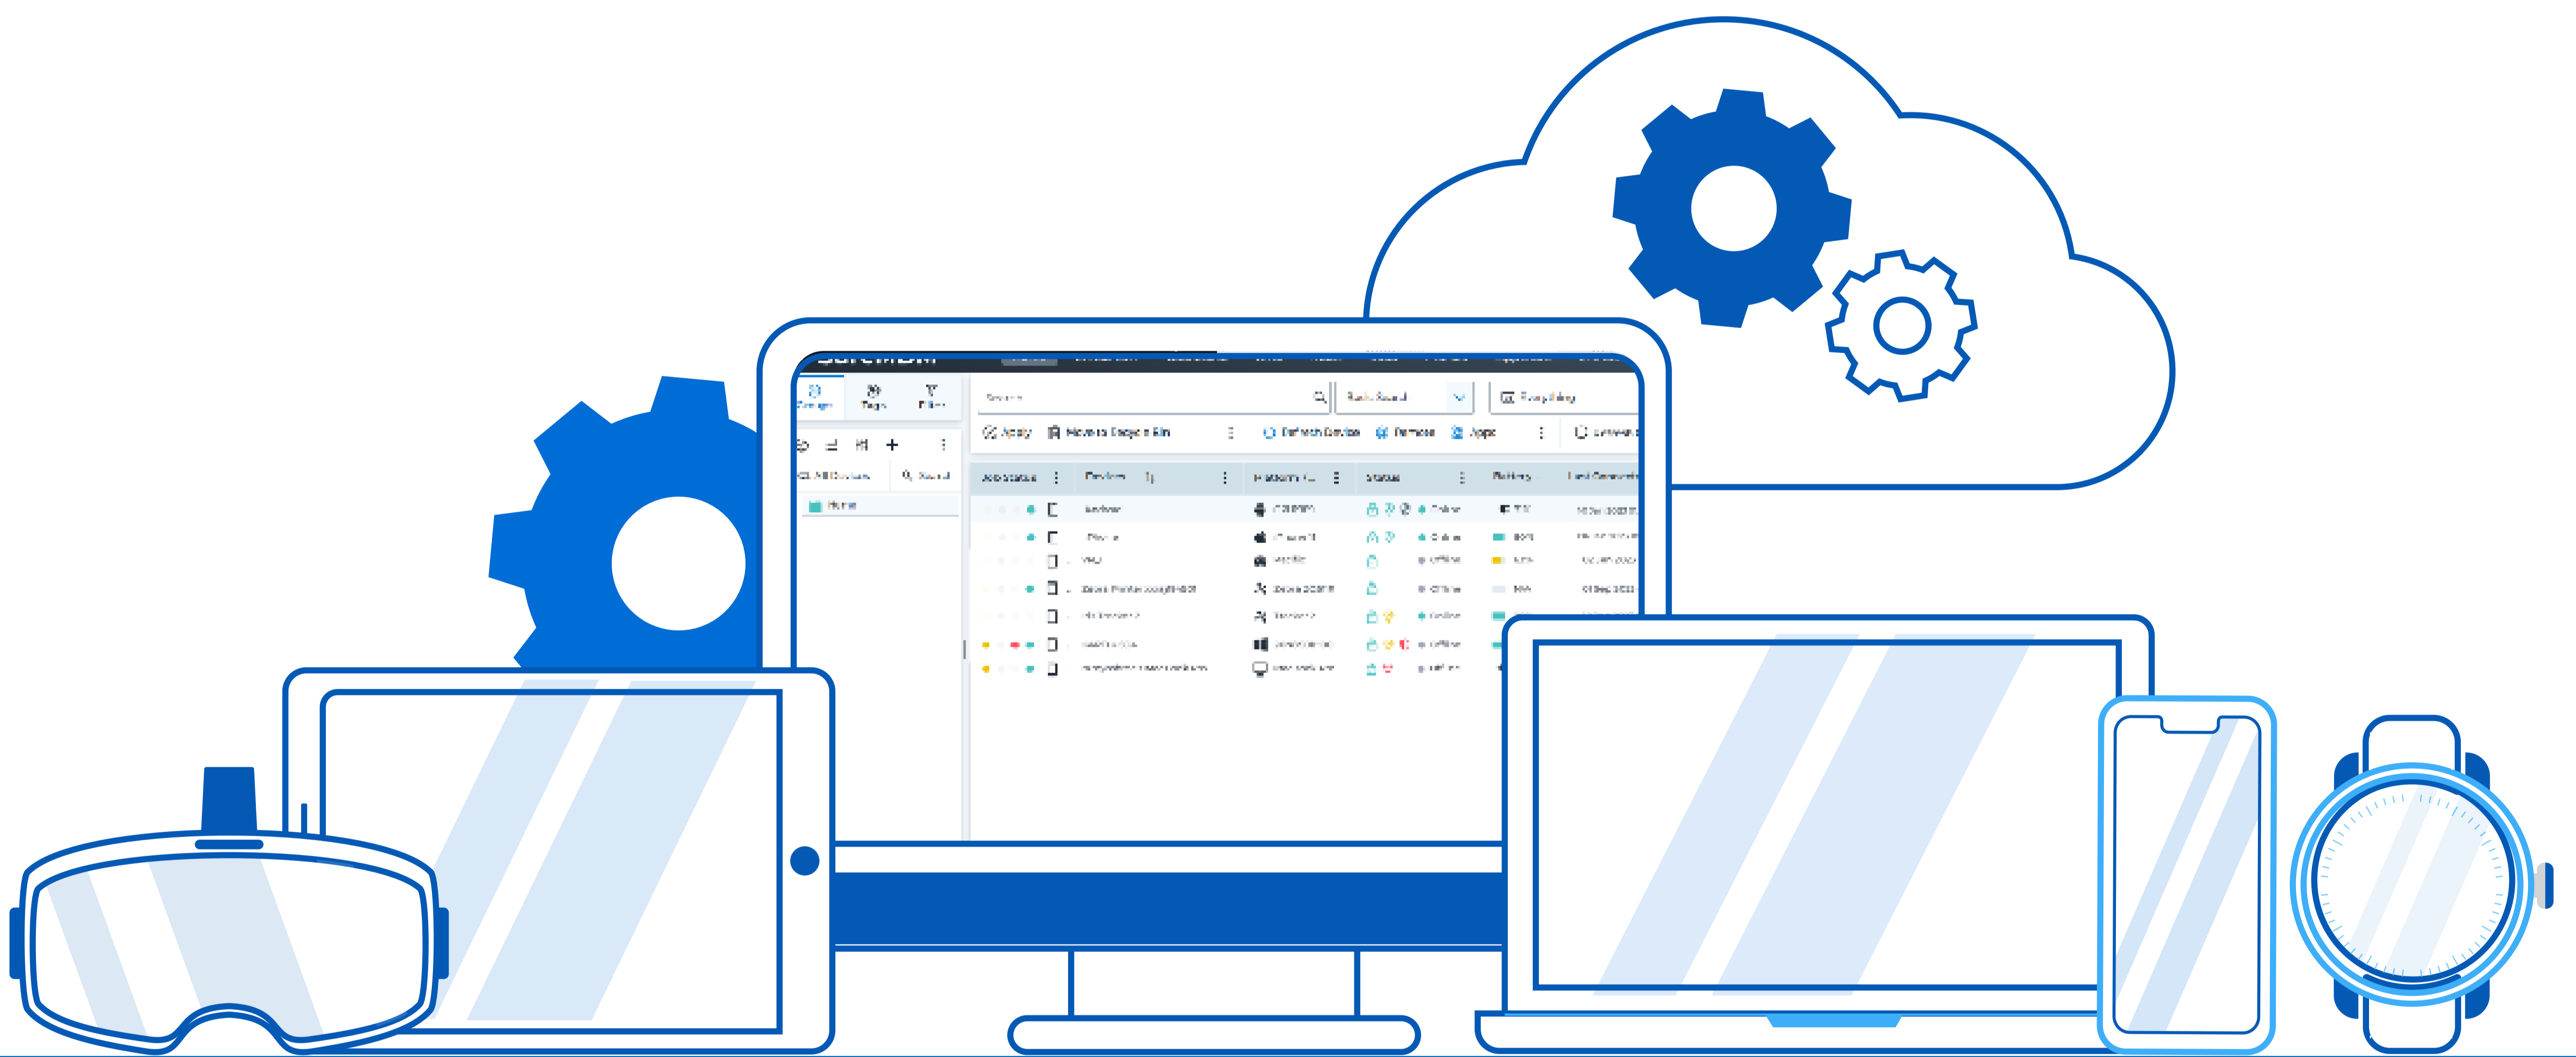

# **SureMDM**<sup>®</sup>

**Secure. Monitor. Manage.**

## Supported Platforms

SureMDM by 42Gears is an intuitive and powerful Unified Endpoint Management (UEM) solution for Android, iOS/iPadOS, Windows, Linux, macOS, Chrome OS, Apple TV, Wear OS, VR, and IoT platforms. Deploy, manage, and secure mobile devices and the content they hold, keep corporate data safe, and remotely monitor and repair any device from an easy-to-use central console.